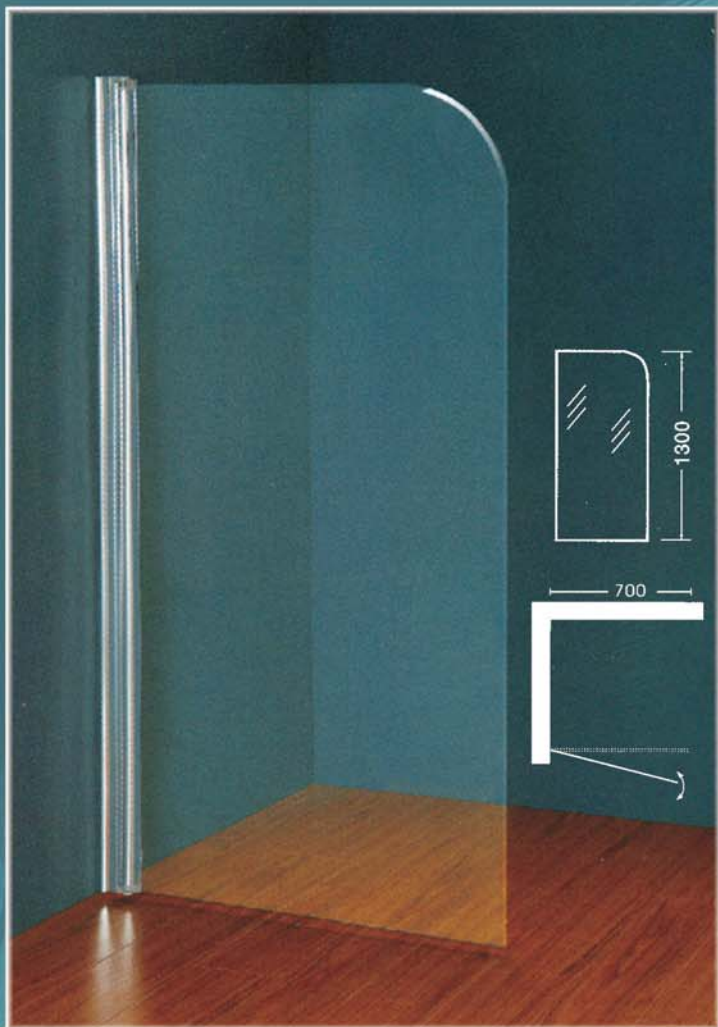

ISO 9001

CE

ALLER-TOUR

130X80 cm

210,00

17-111 ΚΡΥΣΤΑΛΛΟ ΑΣΦΑΛΕΙΑΣ ΜΠΑΝΙΟΥ

ΑΝΑΚΛΙΝΟΜΕΝΟ
34X34 cm

SCABETO

17-3434

60,00

ΒΑΣΗ ΣΤΗΡΙΞΗΣ ΑΛΟΥΜΙΝΙΟΥ