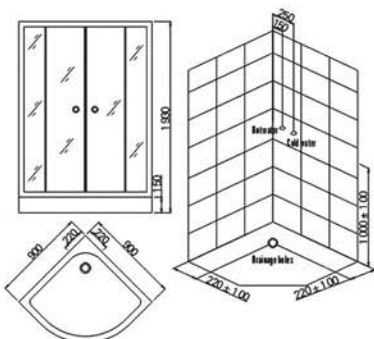

Specification:

1. 4mm clear tempered glass
2. top quality of metal roller
3. shower tray is made of high brightness of composite board
4. high quality of single-hole plastic handle
5. large discharge of drainage system, chromed, easy to clean up and never to be blocked

MARA

ΧΩΡΙΣ ΝΤΟΥΣΙΕΡΑ

ΚΡΥΣΤΑΛΛΟ ΑΣΦΑΛΕΙΑΣ 5 mm

90-3301 90X90X180 cm SATINE 270,00

80-3301 80X80X180 cm SATINE 250,00

Specification:

1. 5mm clear tempered glass
2. metal roller in high quality
3. shower tray: high brightness of composite board
4. single-hole plastic handle in high quality
5. large discharge of drainer hole, chromed, easy to clean up and never to be blocked

DINA

ΧΩΡΙΣ ΝΤΟΥΣΙΕΡΑ

ΚΡΥΣΤΑΛΛΟ ΑΣΦΑΛΕΙΑΣ 5 mm

90-3103 90X90X180 cm ΧΡΩΜΕ 320,00

80-3103 80X80X180 cm ΧΡΩΜΕ 299,00

Specification:

1. 5mm clear tempered glass
2. metal roller in high quality
3. shower tray: high brightness of composite board
4. single-hole plastic handle in high quality
5. large discharge of drainer hole, chromed, easy to clean up and never to be blocked