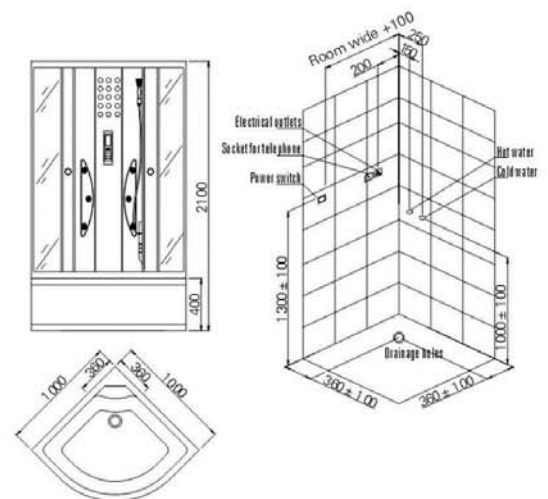

FIONA

ΠΛΗΡΗΣ

ΚΡΥΣΤΑΛΛΟ ΑΣΦΑΛΕΙΑΣ 5 mm

90-2102 100X100X210 cm SATINE 820,00

Description:
Function and Ordonnance:
computer control, Hi-Fi system, top shower, hand shower, radio
Material: tempered glass
Capacity: 1 people
Massage jets: 6 pcs