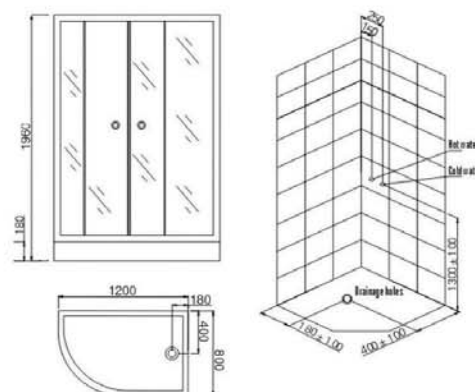

90-3502 90X90X180 cm SATINE 320,00

ΜΕ ΑΝΟΙΓΟΜΕΝΗ ΠΟΡΤΑ

KARINA

ΜΕ ΝΤΟΥΣΙΕΡΑ ΑΚΡΥΛΙΚΗ
120X80X178 cm ΧΡΩΜΕ
ΚΡΥΣΤΑΛΛΟ ΑΣΦΑΛΕΙΑΣ 5 mm

90-3106 ΑΡΙΣΤΕΡΗ 410,00

80-3106 ΔΕΞΙΑ 410,00

Specification:

1. 5mm clear tempered glass
2. metal roller in high quality
3. shower tray: high brightness of composite board
4. high quality of single-hole plastic handle
5. large discharge of drainer hole, chromed, easy to clean up and never to be blocked

Specification:

1. 5mm clear tempered glass
2. metal roller in high quality
3. shower tray: high brightness of composite board
4. high quality of single-hole plastic handle
5. large discharge of drainer hole, chromed, easy to clean up and never to be blocked