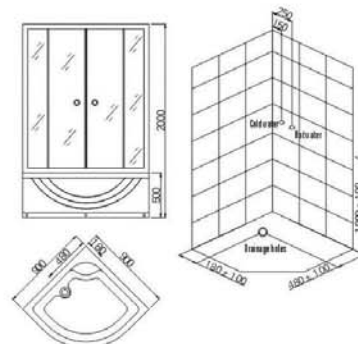

Specification:

1. 5mm clear tempered glass
2. metal roller in high quality
3. shower tray: high brightness of composite board
4. high quality of single-hole plastic handle
5. large discharge of drainer hole, chromed, easy to clean up and never to be blocked

90-3102 90X90X200 cm ΧΡΩΜΕ 420,00

Specification:

- 1.5mm clear tempered glass
- metal roller in high quality
- shower tray: high brightness of composite board
- single-hole plastic handle in high quality
- large discharge of drainer hole, chromed, easy to clean up and never to be blocked

Specification:

- 1.5mm clear tempered glass
- metal roller in high quality
- shower tray: high brightness of composite board
- single-hole plastic handle in high quality
- large discharge of drainer hole, chromed, easy to clean up and never to be blocked