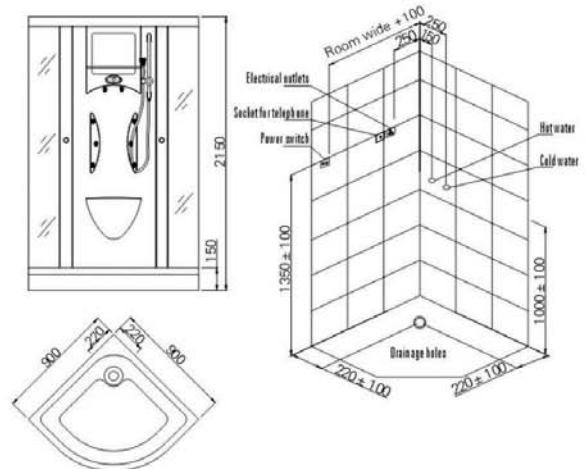

FLORA

ΠΛΗΡΗΣ

ΚΡΥΣΤΑΛΛΟ ΑΣΦΑΛΕΙΑΣ 4 mm

90-2106 90X90X215 cm ΛΕΥΚΗ 790,00

Description:

Function and Ordonnance:
computer control, top shower, hand shower, exhaust fan
Material: tempered glass
Capacity: 1 people
Massage jets: 8pcs