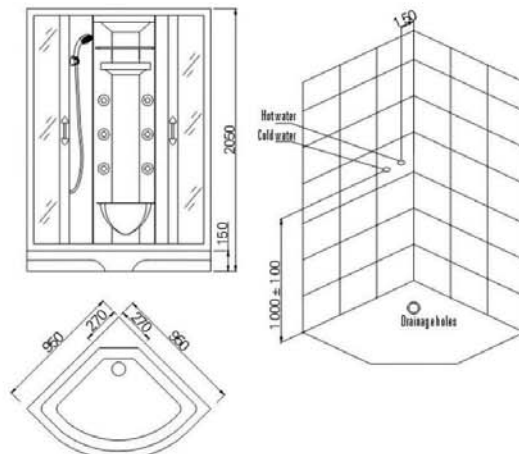

90-3102 90X90X200 cm ΧΡΩΜΕ 420,00

Specification:

- 1.5mm clear tempered glass
- metal roller in high quality
- shower tray: high brightness of composite board
- single-hole plastic handle in high quality
- large discharge of drainer hole, chromed, easy to clean up and never to be blocked

Specification:

- 1.5mm clear tempered glass
- metal roller in high quality
- shower tray: high brightness of composite board
- single-hole plastic handle in high quality
- large discharge of drainer hole, chromed, easy to clean up and never to be blocked

TETRA

ΠΛΗΡΗΣ

ΚΡΥΣΤΑΛΛΟ ΑΣΦΑΛΕΙΑΣ 4 mm

90-2108 90X90X210 cm SATINE 670,00

Description:
Function and Ordonnance:
hand shower, top shower
Material: tempered glass
Capacity: 1 people

SKAY

ΠΛΗΡΗΣ

ΚΡΥΣΤΑΛΛΟ ΑΣΦΑΛΕΙΑΣ 4 mm

90-2109 95X95X205 cm ΛΕΥΚΗ 730,00

Function and Ordonnance:
top shower, hand shower
Material: tempered glass
Capacity: 1 people
Massage jets: 6 pcs

FLORA

ΠΛΗΡΗΣ

ΚΡΥΣΤΑΛΛΟ ΑΣΦΑΛΕΙΑΣ 4 mm

90-2106 90X90X215 cm ΛΕΥΚΗ 790,00