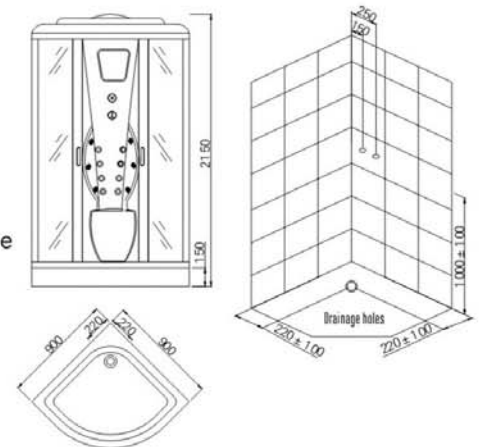

Specification:

1. high-grade composite board, the good ability of corrosion resistance
2. the unique and delicate color design
3. the all-directional adjustable sliding bar meet your requirements completely, safe and solid structure
4. The anti-slip PV base plate on the tray keep the same color with the backpanel make you safe and comfortable
5. Luxurious mirror shows your personal choice
6. metal handles keep the same style, attractive and durable
7. large discharge of drainage hole, easily to be cleaned up and never to be blocked
8. all-directional sharp massage jets make your shower ease and comfortable