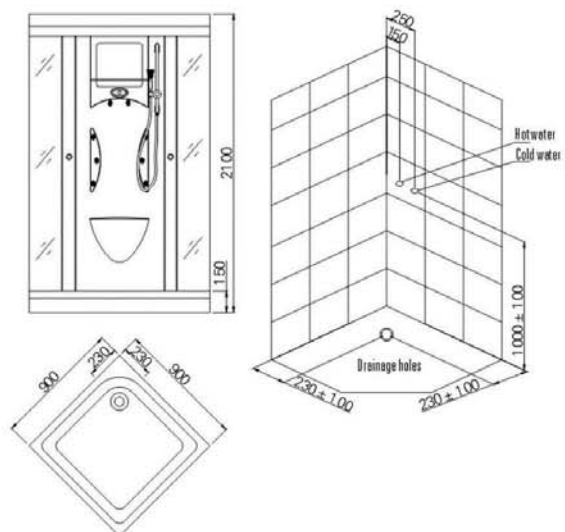

Specification:

1. 5mm clear tempered glass
2. metal roller in high quality
3. shower tray: high brightness of composite board
4. high quality of single-hole plastic handle
5. large discharge of drainer hole, chromed, easy to clean up and never to be blocked

90-3102 90X90X200 cm ΧΡΩΜΕ 420,00

Specification:

- 1.5mm clear tempered glass
- metal roller in high quality
- shower tray: high brightness of composite board
- single-hole plastic handle in high quality
- large discharge of drainer hole, chromed, easy to clean up and never to be blocked

Specification:

- 1.5mm clear tempered glass
- metal roller in high quality
- shower tray: high brightness of composite board
- single-hole plastic handle in high quality
- large discharge of drainer hole, chromed, easy to clean up and never to be blocked

TETRA

ΠΛΗΡΗΣ

ΚΡΥΣΤΑΛΛΟ ΑΣΦΑΛΕΙΑΣ 4 mm

90-2108 90X90X210 cm SATINE 670,00

Description:
Function and Ordonnance:
hand shower, top shower
Material: tempered glass
Capacity: 1 people

SKAY

ΠΛΗΡΗΣ

ΚΡΥΣΤΑΛΛΟ ΑΣΦΑΛΕΙΑΣ 4 mm