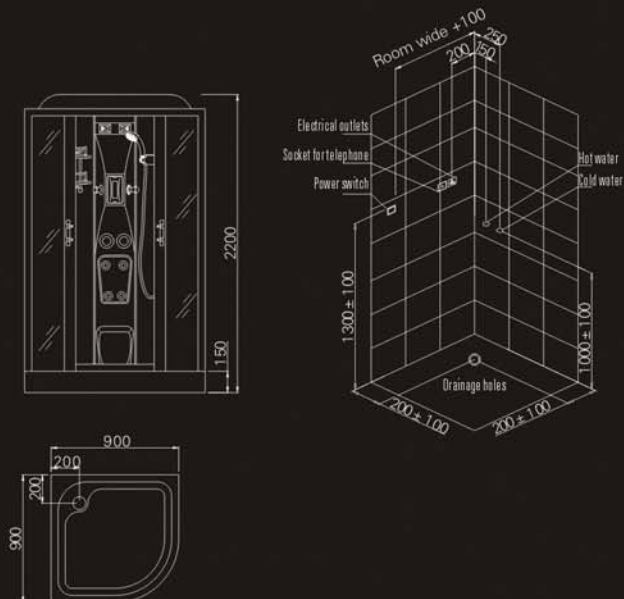

FRAGOLA

ΚΡΥΣΤΑΛΛΟ ΔΙΑΦΑΝΕΣ 5 mm

90-2509 90X90X220 cm SATIN 1,430,00

Function and Ordonnance:

touch screen computer control, Hi-Fi system, top shower, 15 pcs LED light, hand shower, radio, exhaust fan
Material: high-grade PMMA&AMS composite board + tempered glass
Massage jets: 6 whirlpool nozzels, 6 sharp massage nozzels
Rated Power: steam: 3000W

Specification:

1. high-grade composite board, the good ability of corrosion resistance
2. the all-directional adjustable sliding bar meet your requirements completely, safe and solid structure
3. metal roller can be removable, smoothly sliding
4. metal handles in the same style, attractive and durable
5. satin silver frame, bright surface and durable in quality
6. 6 big sharp massage nozzels, high-level and all-directional enjoyment
7. fashionable touch screen computer control system, easy to control
8. temperature and time can be setted freely
9. FM radio, 10 radio chanel can be operated in advance
10. automatic self-preservation system, F8 computer control
11. steam generator has the clean and drainage system, easy to clean dirt, keep the cleanliness and lengthen the operation life