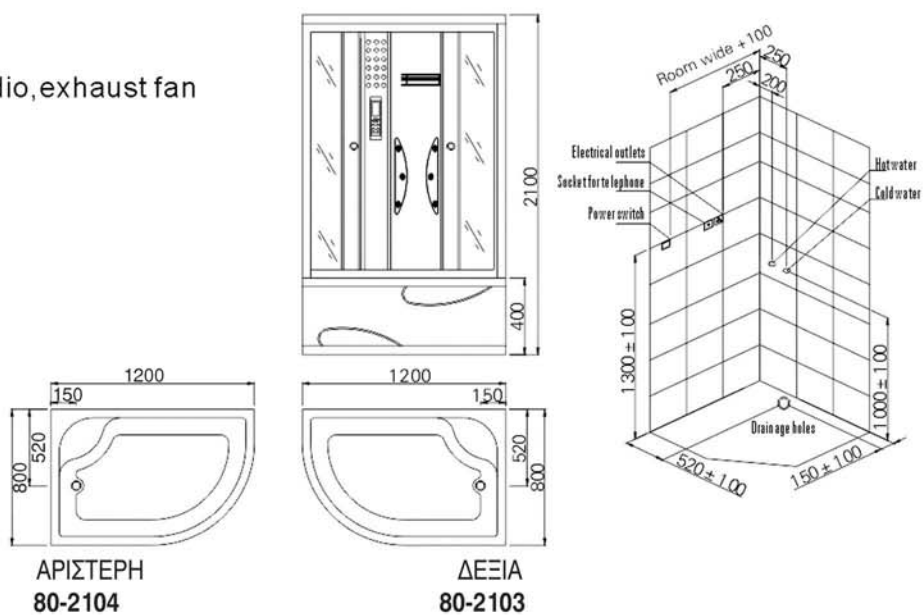

Description:
Function and Ordonnance:
computer control, Hi-Fi system, top shower, hand shower, radio, exhaust fan
Material: tempered glass
Capacity: 1 people
Massage jets: 6 pcs