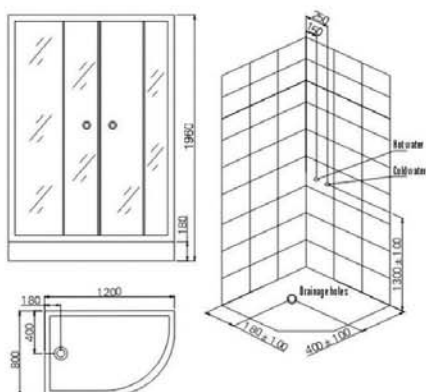

90-3502 90X90X180 cm SATINE 320,00

ΜΕ ΑΝΟΙΓΟΜΕΝΗ ΠΟΡΤΑ

KARINA

ΜΕ ΝΤΟΥΣΙΕΡΑ ΑΚΡΥΛΙΚΗ
120X80X178 cm ΧΡΩΜΕ
ΚΡΥΣΤΑΛΛΟ ΑΣΦΑΛΕΙΑΣ 5 mm

90-3106 ΑΡΙΣΤΕΡΗ 410,00

80-3106 ΔΕΞΙΑ 410,00

Specification:

1. 5mm clear tempered glass
2. metal roller in high quality
3. shower tray: high brightness of composite board
4. high quality of single-hole plastic handle
5. large discharge of drainer hole, chromed, easy to clean up and never to be blocked

Specification:

1. 5mm clear tempered glass
2. metal roller in high quality
3. shower tray: high brightness of composite board
4. high quality of single-hole plastic handle
5. large discharge of drainer hole, chromed, easy to clean up and never to be blocked