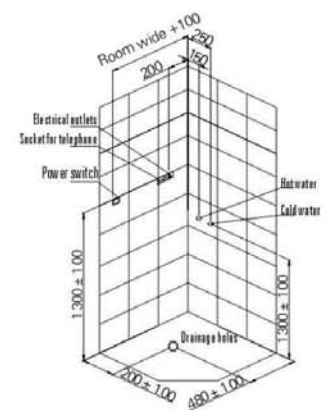

NANSY

ΠΛΗΡΗΣ

ΚΡΥΣΤΑΛΛΟ ΑΣΦΑΛΕΙΑΣ 4 mm

90-2101 90X90X210 cm ΛΕΥΚΗ 800,00

Description:

Function and Ordonnance:
computer control, top shower, hand shower, exhaust fan
Material: tempered glass
Capacity: 1 people
Massage jets: 8 pcs