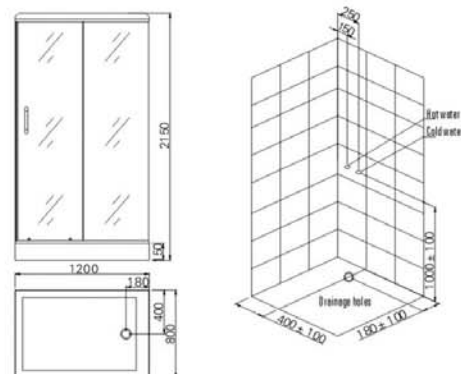

Specification:

1. high-grade composite board, the good ability of corrosion resistance
2. the unique and delicate color design
3. the all-directional adjustable sliding bar meet your requirements completely, safe and solid structure
4. The anti-slip PV base plate on the tray keep the same color with the backpanel make you safe and comfortable
5. Luxurious mirror shows your personal choice
6. metal handles keep the same style, attractive and durable
7. large discharge of drainage hole, easily to be cleaned up and never to be blocked
8. all-directional sharp massage jets make your shower ease and comfortable