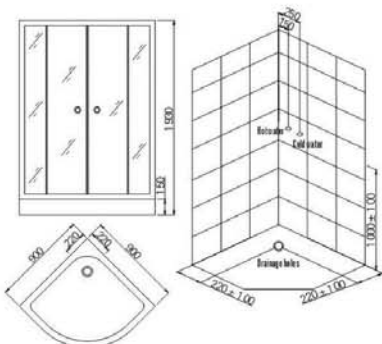

ROZA

ΧΩΡΙΣ ΝΤΟΥΣΙΕΡΑ

ΚΡΥΣΤΑΛΛΟ ΑΣΦΑΛΕΙΑΣ 5 mm

90-3101 90X90X180 cm ΧΡΩΜΕ 295,00

80-3101 80X80X180 cm ΧΡΩΜΕ 275,00

DELTA

ΠΛΗΡΕΣ

ΚΡΥΣΤΑΛΛΟ ΑΣΦΑΛΕΙΑΣ 5 mm

90-3102 90X90X200 cm ΧΡΩΜΕ 420,00

Specification:

- 1.5mm clear tempered glass
- metal roller in high quality
- shower tray: high brightness of composite board
- single-hole plastic handle in high quality
- large discharge of drainer hole, chromed, easy to clean up and never to be blocked

Specification:

- 1.5mm clear tempered glass
- metal roller in high quality
- shower tray: high brightness of composite board
- single-hole plastic handle in high quality
- large discharge of drainer hole, chromed, easy to clean up and never to be blocked