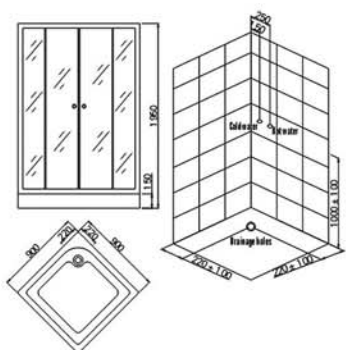

ΚΡΥΣΤΑΛΛΟ ΑΣΦΑΛΕΙΑΣ 4 mm

80-3209 80X80X180 cm ΛΕΥΚΗ 199,00

90-3209 90X90X180 cm ΛΕΥΚΗ 210,00

70-3209 70X70X180 cm ΛΕΥΚΗ 199,00

Specification:

1. 4mm clear tempered glass
2. top quality of metal roller
3. shower tray is made of high brightness of composite board
4. high quality of single-hole plastic handle
5. large discharge of drainage system, chromed, easy to clean up and never to be blocked