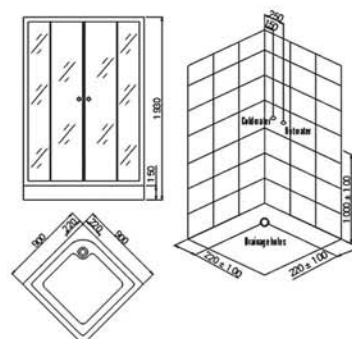

DINA

ΧΩΡΙΣ ΝΤΟΥΣΙΕΡΑ

ΚΡΥΣΤΑΛΛΟ ΑΣΦΑΛΕΙΑΣ 5 mm

90-3103 90X90X180 cm ΧΡΩΜΕ 320,00

80-3103 80X80X180 cm ΧΡΩΜΕ 299,00

Specification:

1. 5mm clear tempered glass
2. metal roller in high quality
3. shower tray: high brightness of composite board
4. single-hole plastic handle in high quality
5. large discharge of drainer hole, chromed, easy to clean up and never to be blocked