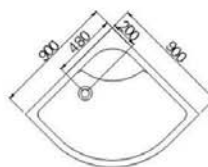

NANSY

ΠΛΗΡΗΣ

ΚΡΥΣΤΑΛΛΟ ΑΣΦΑΛΕΙΑΣ 4 mm

90-2101 90X90X210 cm ΛΕΥΚΗ 800,00

Description:

Function and Ordonnance:
computer control, top shower, hand shower, exhaust fan
Material: tempered glass
Capacity: 1 people
Massage jets: 8 pcs