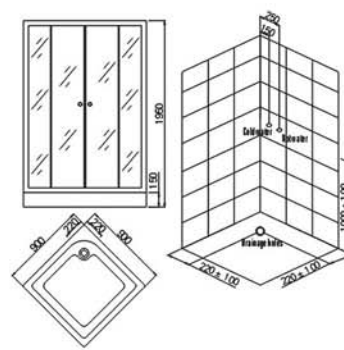

Specification:

1. 4mm clear tempered glass
2. top quality of metal roller
3. shower tray is made of high brightness of composite board
4. high quality of single-hole plastic handle
5. large discharge of drainage system, chromed, easy to clean up and never to be blocked