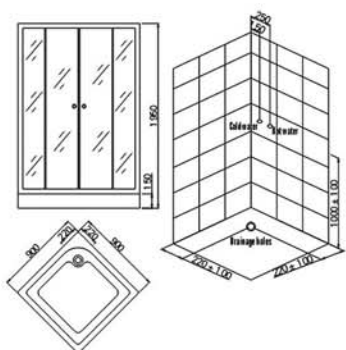

LAVA

ΧΩΡΙΣ ΝΤΟΥΣΙΕΡΑ

ΚΡΥΣΤΑΛΛΟ ΑΣΦΑΛΕΙΑΣ 4 mm

90-3208 90X90X180 cm ΛΕΥΚΗ 250,00

80-3208 80X80X180 cm ΛΕΥΚΗ 230,00

CARTA

ΧΩΡΙΣ ΝΤΟΥΣΙΕΡΑ

ΚΡΥΣΤΑΛΛΟ ΑΣΦΑΛΕΙΑΣ 4 mm

80-3209 80X80X180 cm ΛΕΥΚΗ 199,00

90-3209 90X90X180 cm ΛΕΥΚΗ 210,00

70-3209 70X70X180 cm ΛΕΥΚΗ 199,00

Specification:

1. 4mm clear tempered glass
2. top quality of metal roller
3. shower tray is made of high brightness of composite board
4. high quality of single-hole plastic handle
5. large discharge of drainage system, chromed, easy to clean up and never to be blocked

Specification:

1. 4mm clear tempered glass
2. top quality of metal roller
3. shower tray is made of high brightness of composite board
4. high quality of single-hole plastic handle
5. large discharge of drainage system, chromed, easy to clean up and never to be blocked

Specification:

1. 5mm clear tempered glass
2. metal roller in high quality
3. shower tray: high brightness of composite board
4. single-hole plastic handle in high quality
5. large discharge of drainer hole, chromed, easy to clean up and never to be blocked