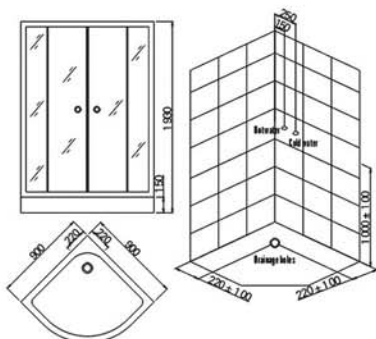

80-3209 80X80X180 cm ΛΕΥΚΗ 199,00

90-3209 90X90X180 cm ΛΕΥΚΗ 210,00

70-3209 70X70X180 cm ΛΕΥΚΗ 199,00

Specification:

1. 4mm clear tempered glass
2. top quality of metal roller
3. shower tray is made of high brightness of composite board
4. high quality of single-hole plastic handle
5. large discharge of drainage system, chromed, easy to clean up and never to be blocked

Specification:

1. 4mm clear tempered glass
2. top quality of metal roller
3. shower tray is made of high brightness of composite board
4. high quality of single-hole plastic handle
5. large discharge of drainage system, chromed, easy to clean up and never to be blocked

MARA

ΧΩΡΙΣ ΝΤΟΥΣΙΕΡΑ

ΚΡΥΣΤΑΛΛΟ ΑΣΦΑΛΕΙΑΣ 5 mm

90-3301 90X90X180 cm SATINE 270,00
80-3301 80X80X180 cm SATINE 250,00

DINA

ΧΩΡΙΣ ΝΤΟΥΣΙΕΡΑ

ΚΡΥΣΤΑΛΛΟ ΑΣΦΑΛΕΙΑΣ 5 mm

90-3103 90X90X180 cm ΧΡΩΜΕ 320,00
80-3103 80X80X180 cm ΧΡΩΜΕ 299,00

Specification:

1. 5mm clear tempered glass
2. metal roller in high quality
3. shower tray: high brightness of composite board
4. single-hole plastic handle in high quality
5. large discharge of drainer hole, chromed, easy to clean up and never to be blocked