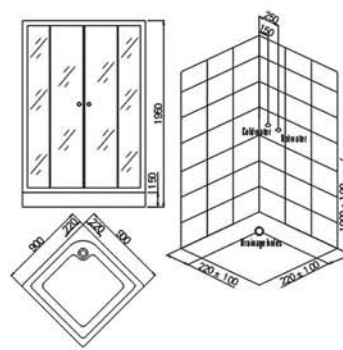

LAVA

ΧΩΡΙΣ ΝΤΟΥΣΙΕΡΑ

ΚΡΥΣΤΑΛΛΟ ΑΣΦΑΛΕΙΑΣ 4 mm

90-3208 90X90X180 cm ΛΕΥΚΗ 250,00

80-3208 80X80X180 cm ΛΕΥΚΗ 230,00

CARTA

ΧΩΡΙΣ ΝΤΟΥΣΙΕΡΑ

ΚΡΥΣΤΑΛΛΟ ΑΣΦΑΛΕΙΑΣ 4 mm

80-3209 80X80X180 cm ΛΕΥΚΗ 199,00

90-3209 90X90X180 cm ΛΕΥΚΗ 210,00

70-3209 70X70X180 cm ΛΕΥΚΗ 199,00

Specification:

1. 4mm clear tempered glass
2. top quality of metal roller
3. shower tray is made of high brightness of composite board
4. high quality of single-hole plastic handle
5. large discharge of drainage system, chromed, easy to clean up and never to be blocked

Specification:

1. 4mm clear tempered glass
2. top quality of metal roller
3. shower tray is made of high brightness of composite board
4. high quality of single-hole plastic handle
5. large discharge of drainage system, chromed, easy to clean up and never to be blocked

Specification:

1. 5mm clear tempered glass
2. metal roller in high quality
3. shower tray: high brightness of composite board
4. single-hole plastic handle in high quality
5. large discharge of drainer hole, chromed, easy to clean up and never to be blocked